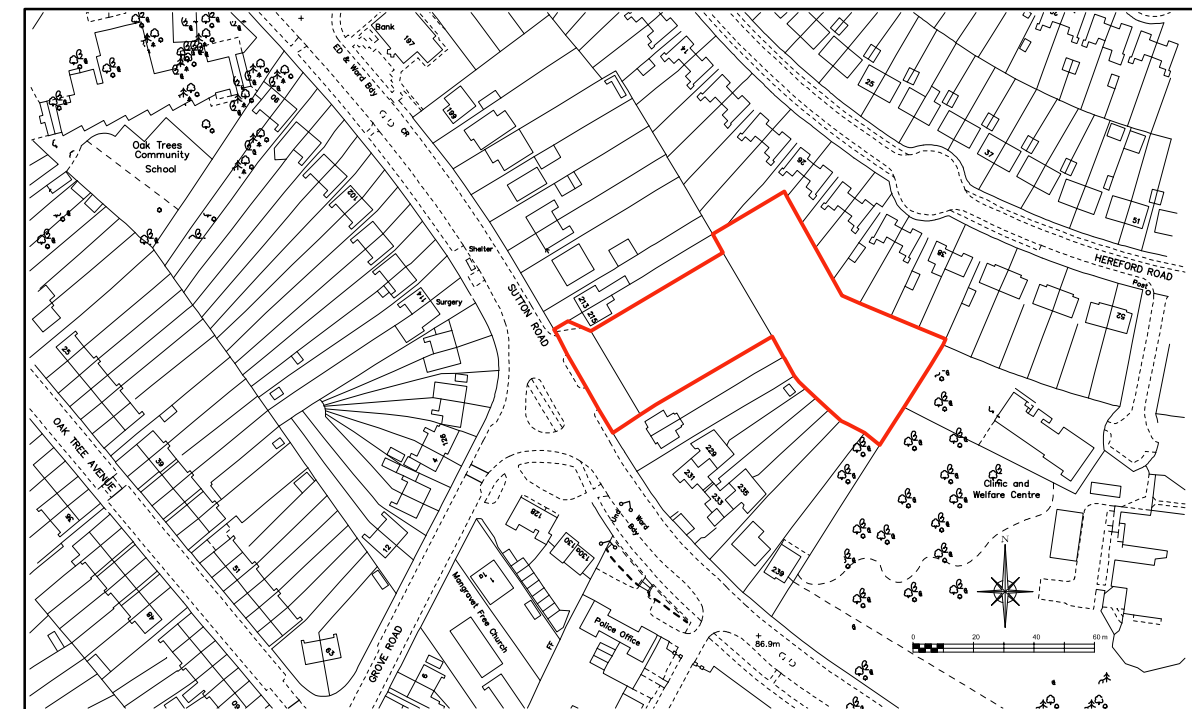

**BLOCK PLAN SCALE 1:500**

**LOCATION PLAN SCALE 1:2500**

© Designer: WILLIAM SCALDWELL CAD Manager william.scaldwell@challengefencing.com	
Client: Challenge Fencing Ltd asc@challengefencing.com 01483 224186	
Site: Maidstone Yard Sutton Road Maidstone, Kent ME15 9BJ	
Title: <b>SITE PLAN and LOCATION PLAN</b>	
Scale: 1:500 @A3	Date: 28 Mar 2022
Drawing No. <b>WS-M020</b>	Revision: