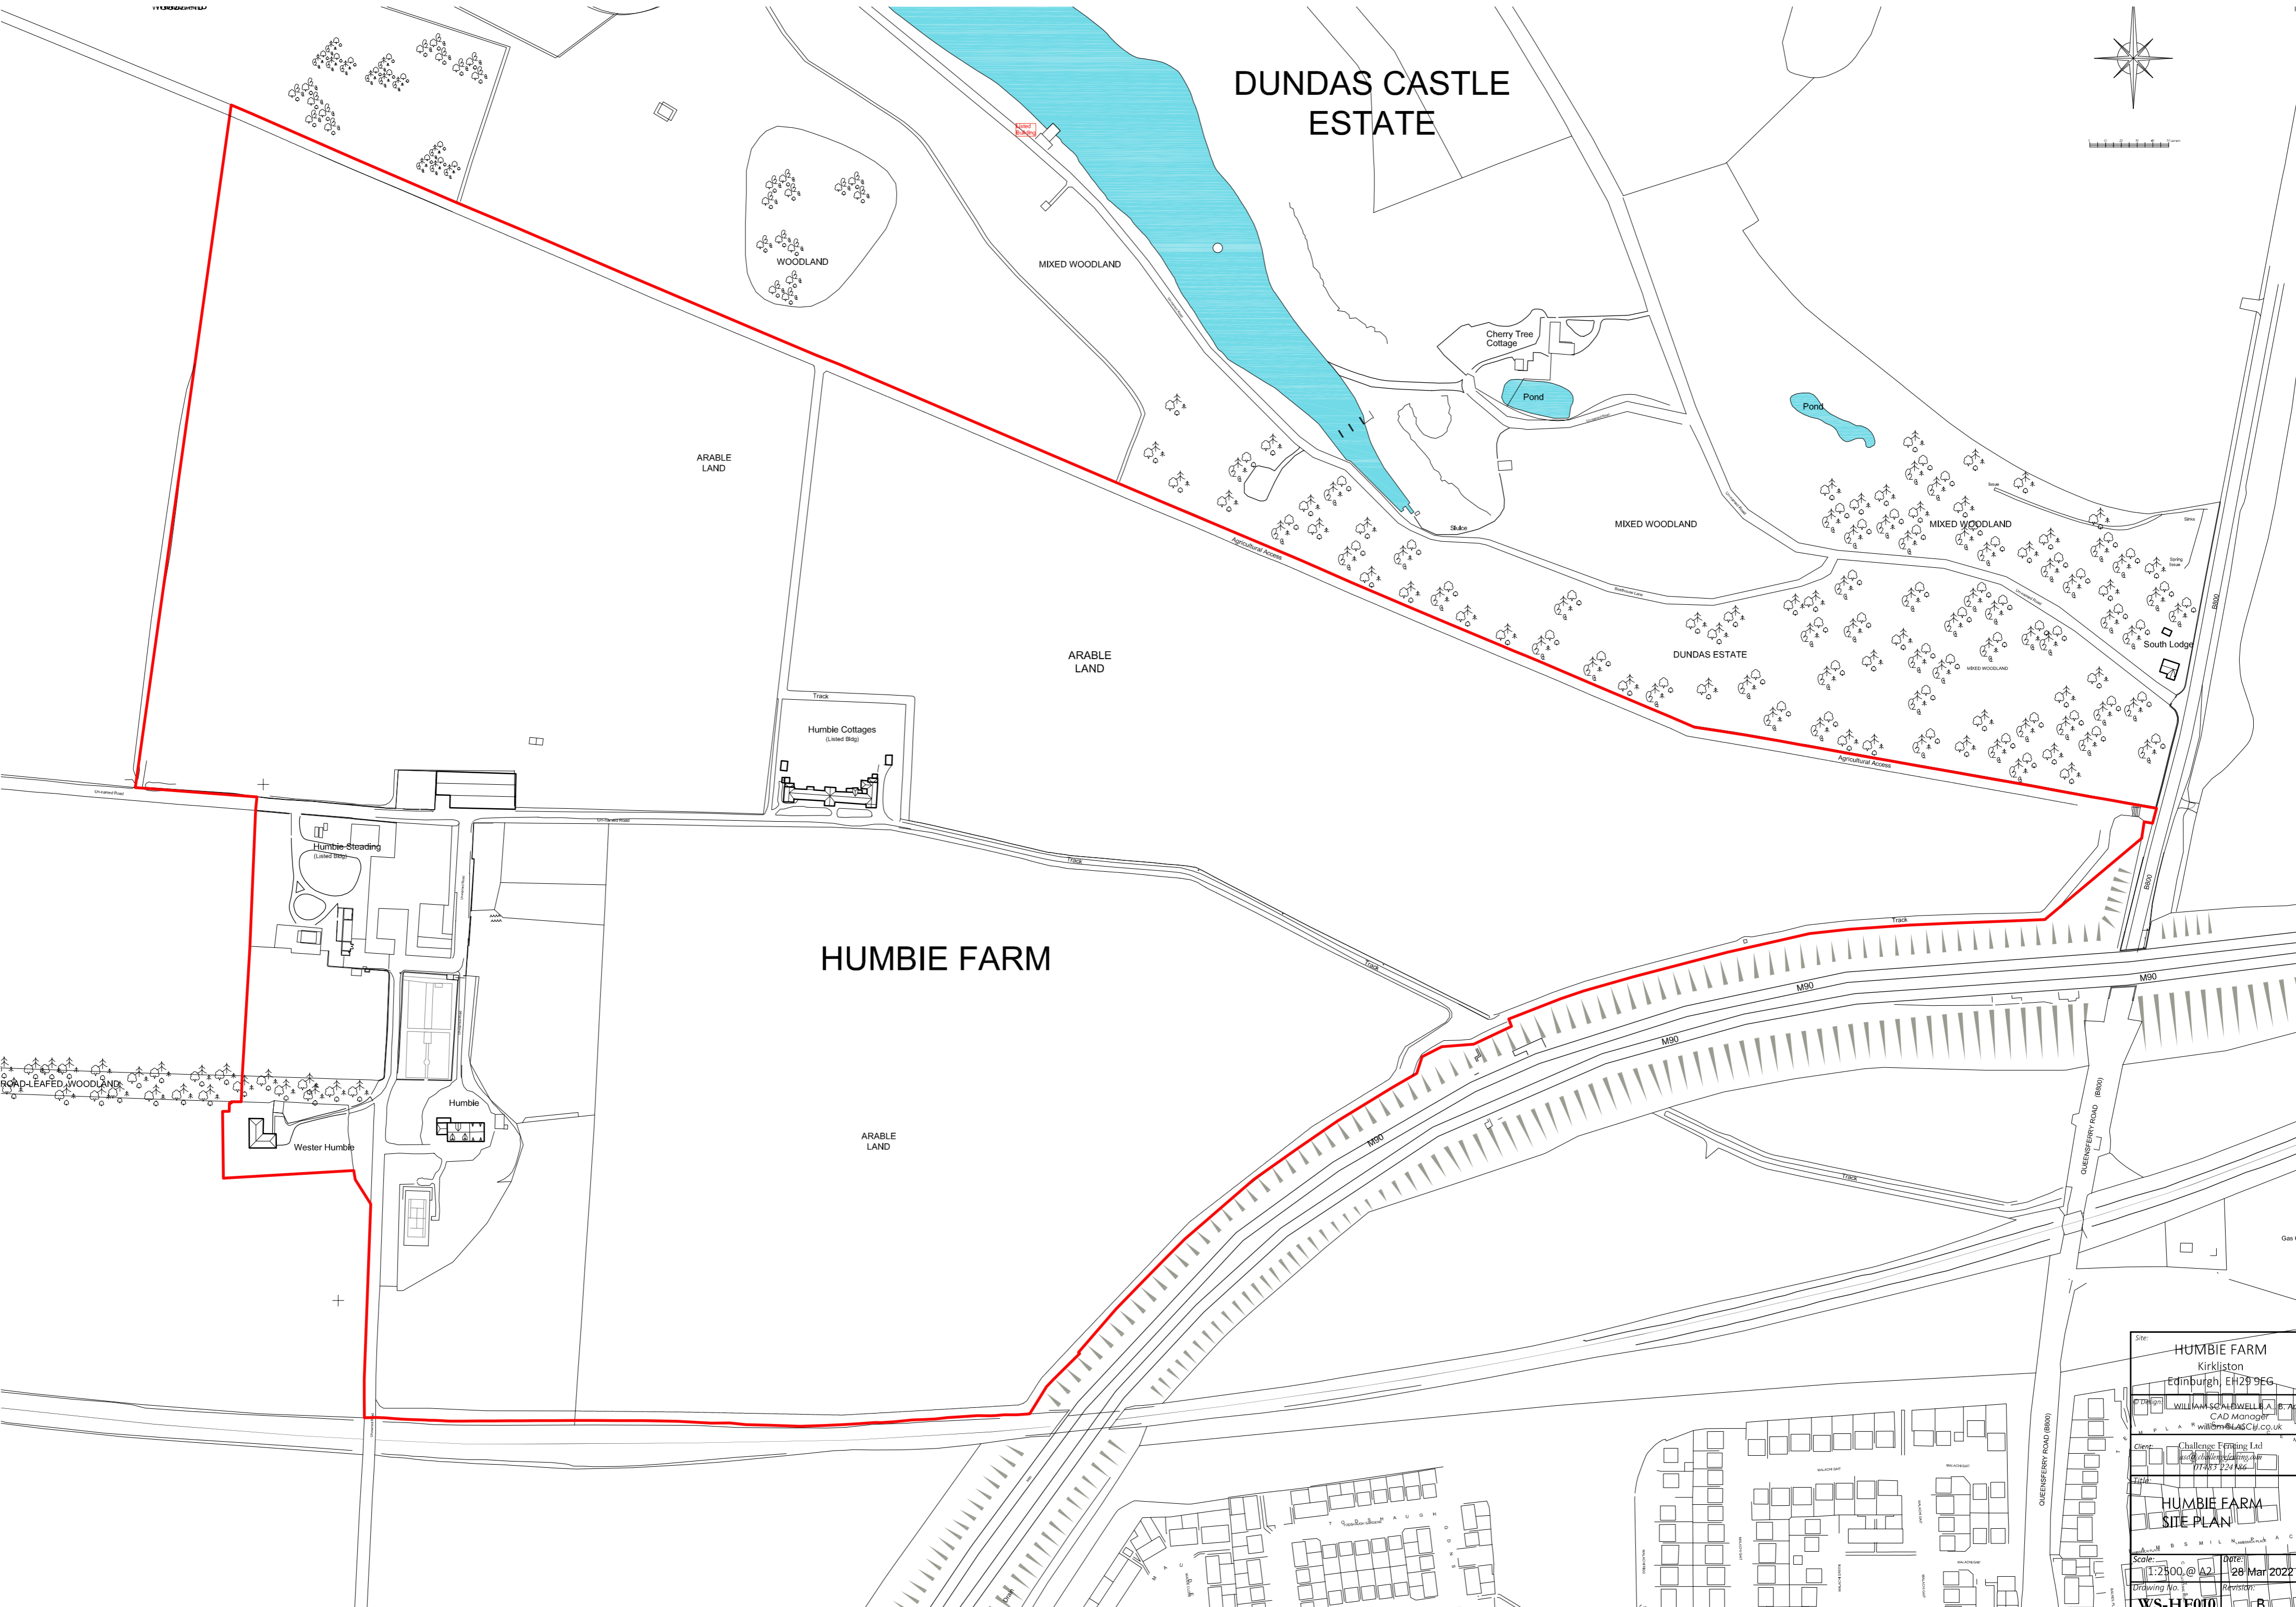

DUNDAS CASTLE ESTATE

HUMBIE FARM

Site: HUMBIE FARM Kirkliston Edinburgh EH29 9EG	
Client: Challenge Farming Ltd 01753 224 166	Drawn by: WILLIAM SCALDWELL A.S. Tech CAD Manager wscaldw@ascw.co.uk
Title: HUMBIE FARM SITE PLAN	
Scale: 1:2500 @ A2	Date: 28 Mar 2022
Drawing No: WS-HF010	Revision: B